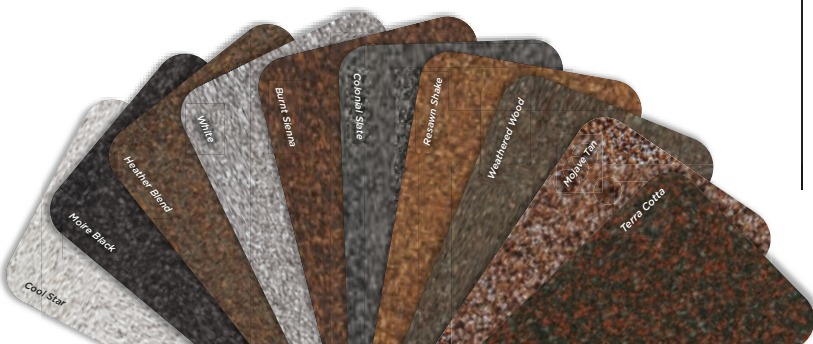

HIGHLAND SLATE® COLOR PALETTE

Smokey Quartz

New England Slate

Fieldstone

Shown in Fieldstone

When Your Home is Your Castle

HIGHLAND SLATE®

- Rugged cut to mimic the craggy profile of natural slate
- Dynamic color options
- 110 mph wind warranty
Upgrade to 130 MPH available

See actual warranty for specific details and limitations.

Add a Little Accent to Your Roof

CEDAR CREST®
Cedar Crest hip and ridge accessories feature blended colors and an upgraded medium profile with two full layers of premium materials for a striking dimensional appearance that coordinates with Highland Slate shingles.

SHANGLE RIDGE®
For a stylish finishing touch to hips and ridges, choose Shangle Ridge® hip and ridge accessories. Shangle Ridge is designed specifically to complement Highland Slate shingles.

Color Companion Products™ for Flat Roof Areas

With CertainTeed Flintlastic® SA, you can coordinate flat roof areas like carports, canopies and porches with your main roof. Flintlastic SA is a self-adhering low slope roofing product available in colors that complement some of the most popular CertainTeed shingles.