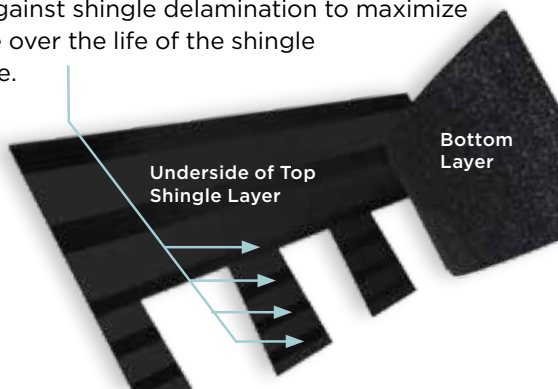

QuadraBond®

Advanced Layering

CertainTeed's specially formulated adhesive adheres shingle layers at four points, more than any other manufacturer. This superior bond provides greater protection against shingle delamination to maximize performance over the life of the shingle in any climate.