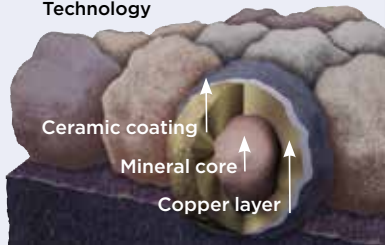

## Algae Resistance

The ultimate in stain protection.

Those streaks you see on other roofs in your neighborhood? That's algae, and it's a common eyesore on roofing throughout North America. CertainTeed's **StreakFighter** technology uses the power of science to repel algae before it can take hold and spread.

**StreakFighter's** granular blend includes naturally algae-resistant copper, helping your roof maintain its curb appeal and look beautiful for years to come.

Granule with **StreakFighter** Technology

Diagram for illustrative purposes only.