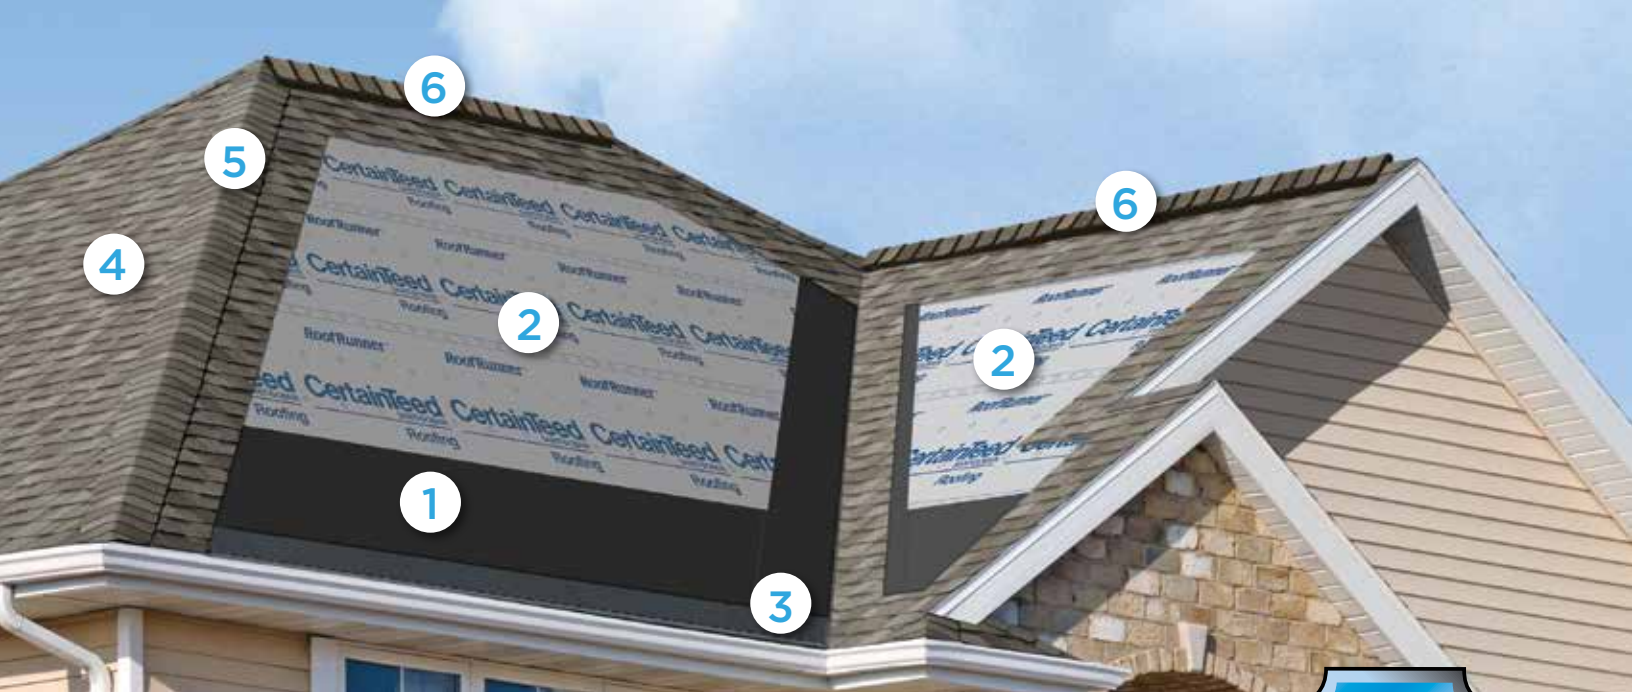

Color Companion Products™ for Flat Roof Areas

With CertainTeed Flintlastic® SA, you can coordinate flat roof areas like carports, canopies and porches with your main roof. Flintlastic SA is a self-adhering low slope roofing product available in colors that complement some of the most popular CertainTeed shingles.

Granule with StreakFighter Technology

Ceramic coating

Copper layer

Mineral core

Diagram for illustrative purposes only.

CertaSeal™ Uplift Protection

CertaSeal™ is a fast-activating modified asphalt sealant with a 20-year record of proven performance. Designed to seal shingles together upon installation, it protects roofs from wind uplift and shingle blow-off so that homes stay safe and dry. It's also engineered to remain flexible after installation, unlike harder sealants that can dry out and crack over time.

1. Waterproofing Underlayment

The first step in your defense against the elements. Self-adhering underlayment is installed at vulnerable areas of your roof to help prevent leaks from wind-driven rain and ice dams.