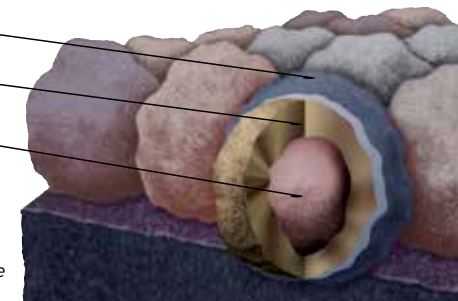

Granule with StreakFighter Technology

Ceramic coating

Copper layer

Mineral core

Diagram for illustrative purposes only.

CertaSeal™ Uplift Protection

CertaSeal™ is a fast-activating modified asphalt sealant with a 20-year record of proven performance. Designed to seal shingles together upon installation, it protects roofs from wind uplift and shingle blow-off so that homes stay safe and dry. It's also engineered to remain flexible after installation, unlike harder sealants that can dry out and crack over time.